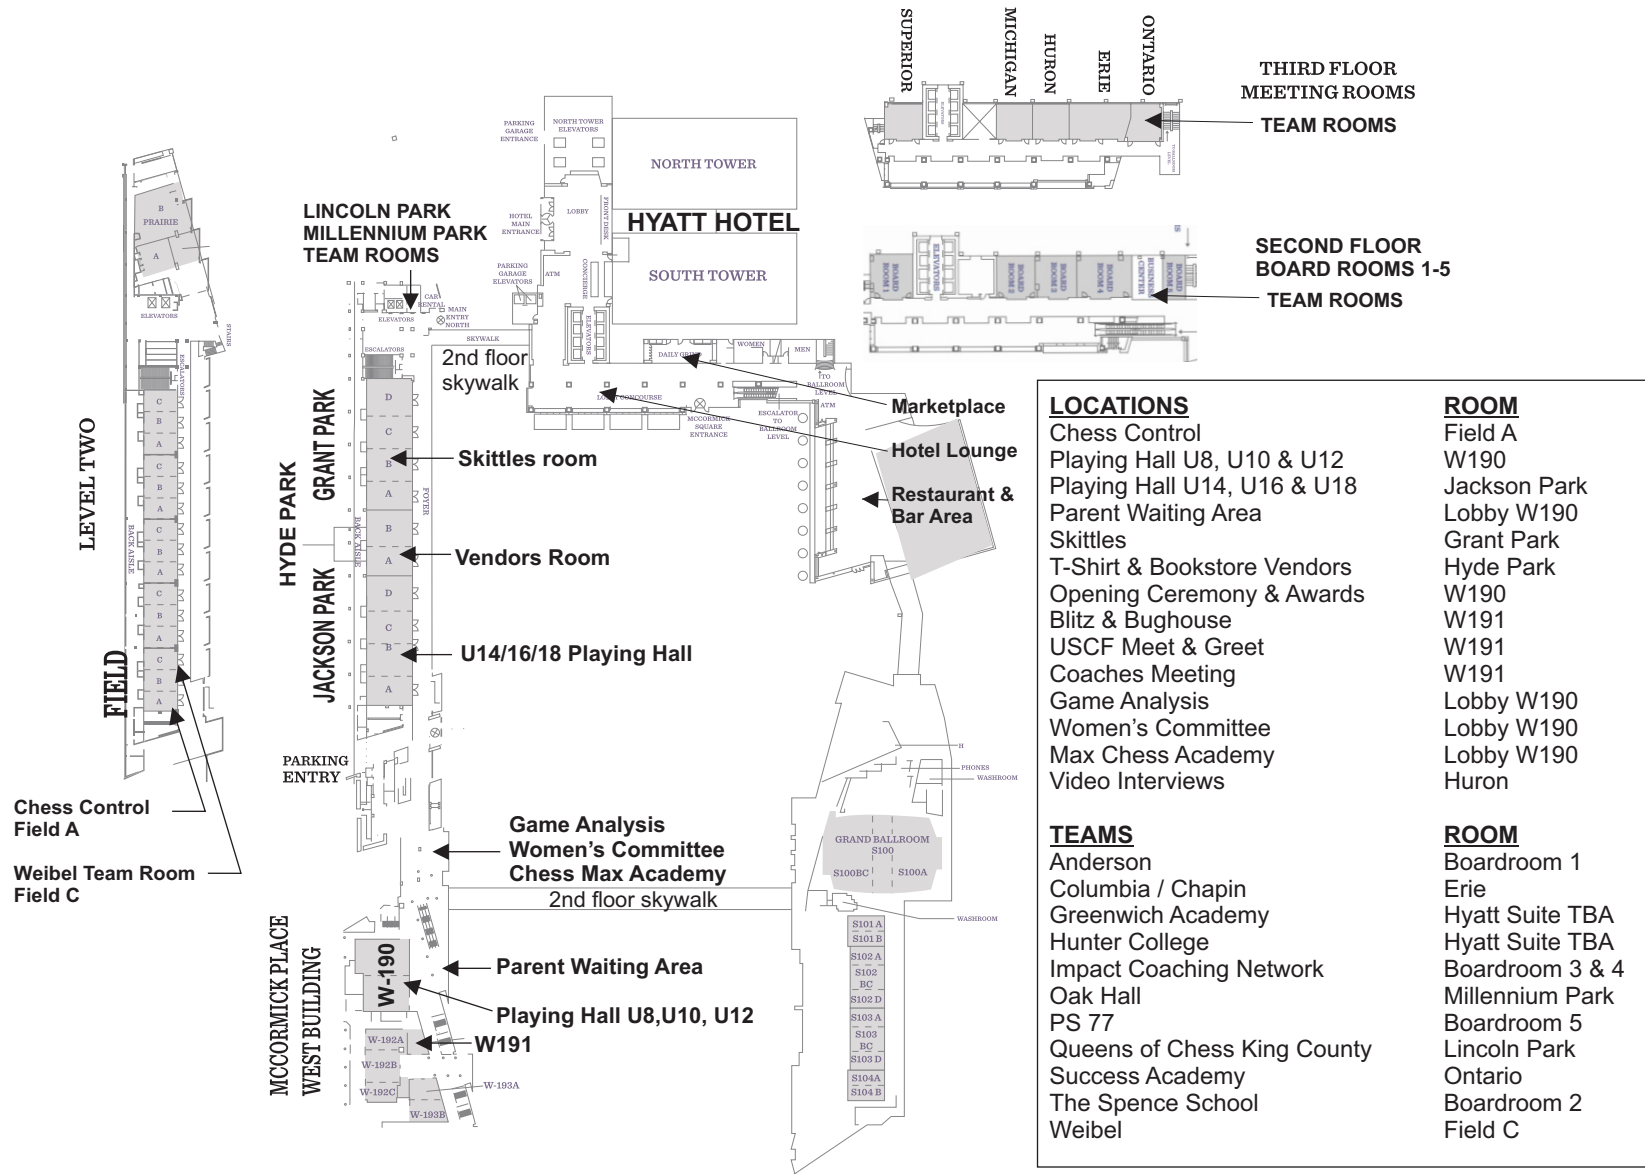

2018 All-Girls National Championships Event Map

LOCATIONS

- Chess Control
- Playing Hall U8, U10 & U12
- Playing Hall U14, U16 & U18
- Parent Waiting Area
- Skittles
- T-Shirt & Bookstore Vendors
- Opening Ceremony & Awards
- Blitz & Bughouse
- USCF Meet & Greet
- Coaches Meeting
- Game Analysis
- Women's Committee
- Max Chess Academy
- Video Interviews

ROOM

- Field A
- W190
- Jackson Park
- Lobby W190
- Grant Park
- Hyde Park
- W190
- W191
- W191
- W191
- Lobby W190
- Lobby W190
- Lobby W190
- Huron

TEAMS

- Anderson
- Columbia / Chapin
- Greenwich Academy
- Hunter College
- Impact Coaching Network
- Oak Hall
- PS 77
- Queens of Chess King County
- Success Academy
- The Spence School
- Weibel

ROOM

- Boardroom 1
- Erie
- Hyatt Suite TBA
- Hyatt Suite TBA
- Boardroom 3 & 4
- Millennium Park
- Boardroom 5
- Lincoln Park
- Ontario
- Boardroom 2
- Field C