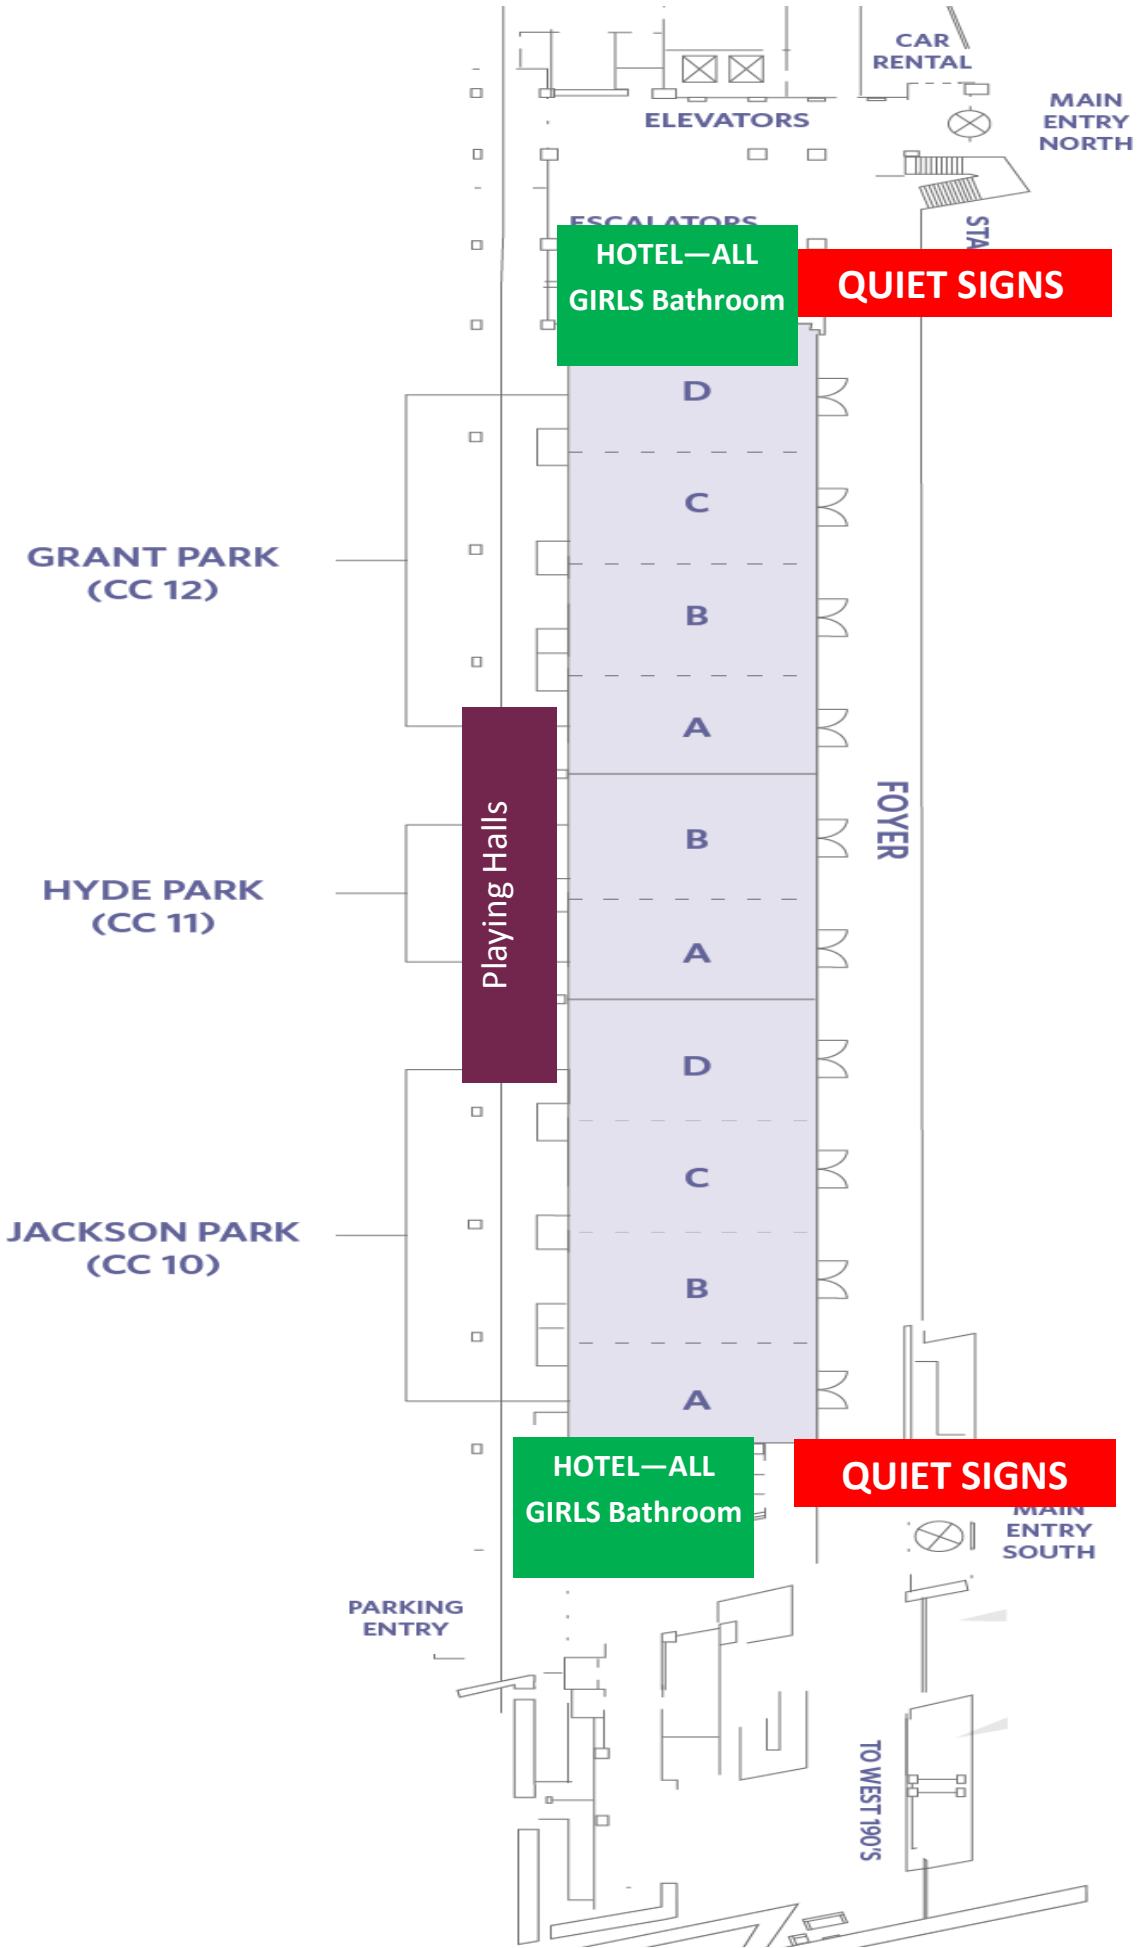

CERMAK & PRAIRIE ROADS ARE CLOSED—due to pedestrian traffic
Main entrance to Star Wars is thru Wintrust

LOT A and HOTEL ENTRANCE
via MLK and 24th

Parking
LOT A

Star Wars security will be at 2nd floor hotel elevators directing Star Wars attendees to main entrance at Wintrust.

Chess guests will need to have lanyards on and/or mention they are here for the Chess Tournament