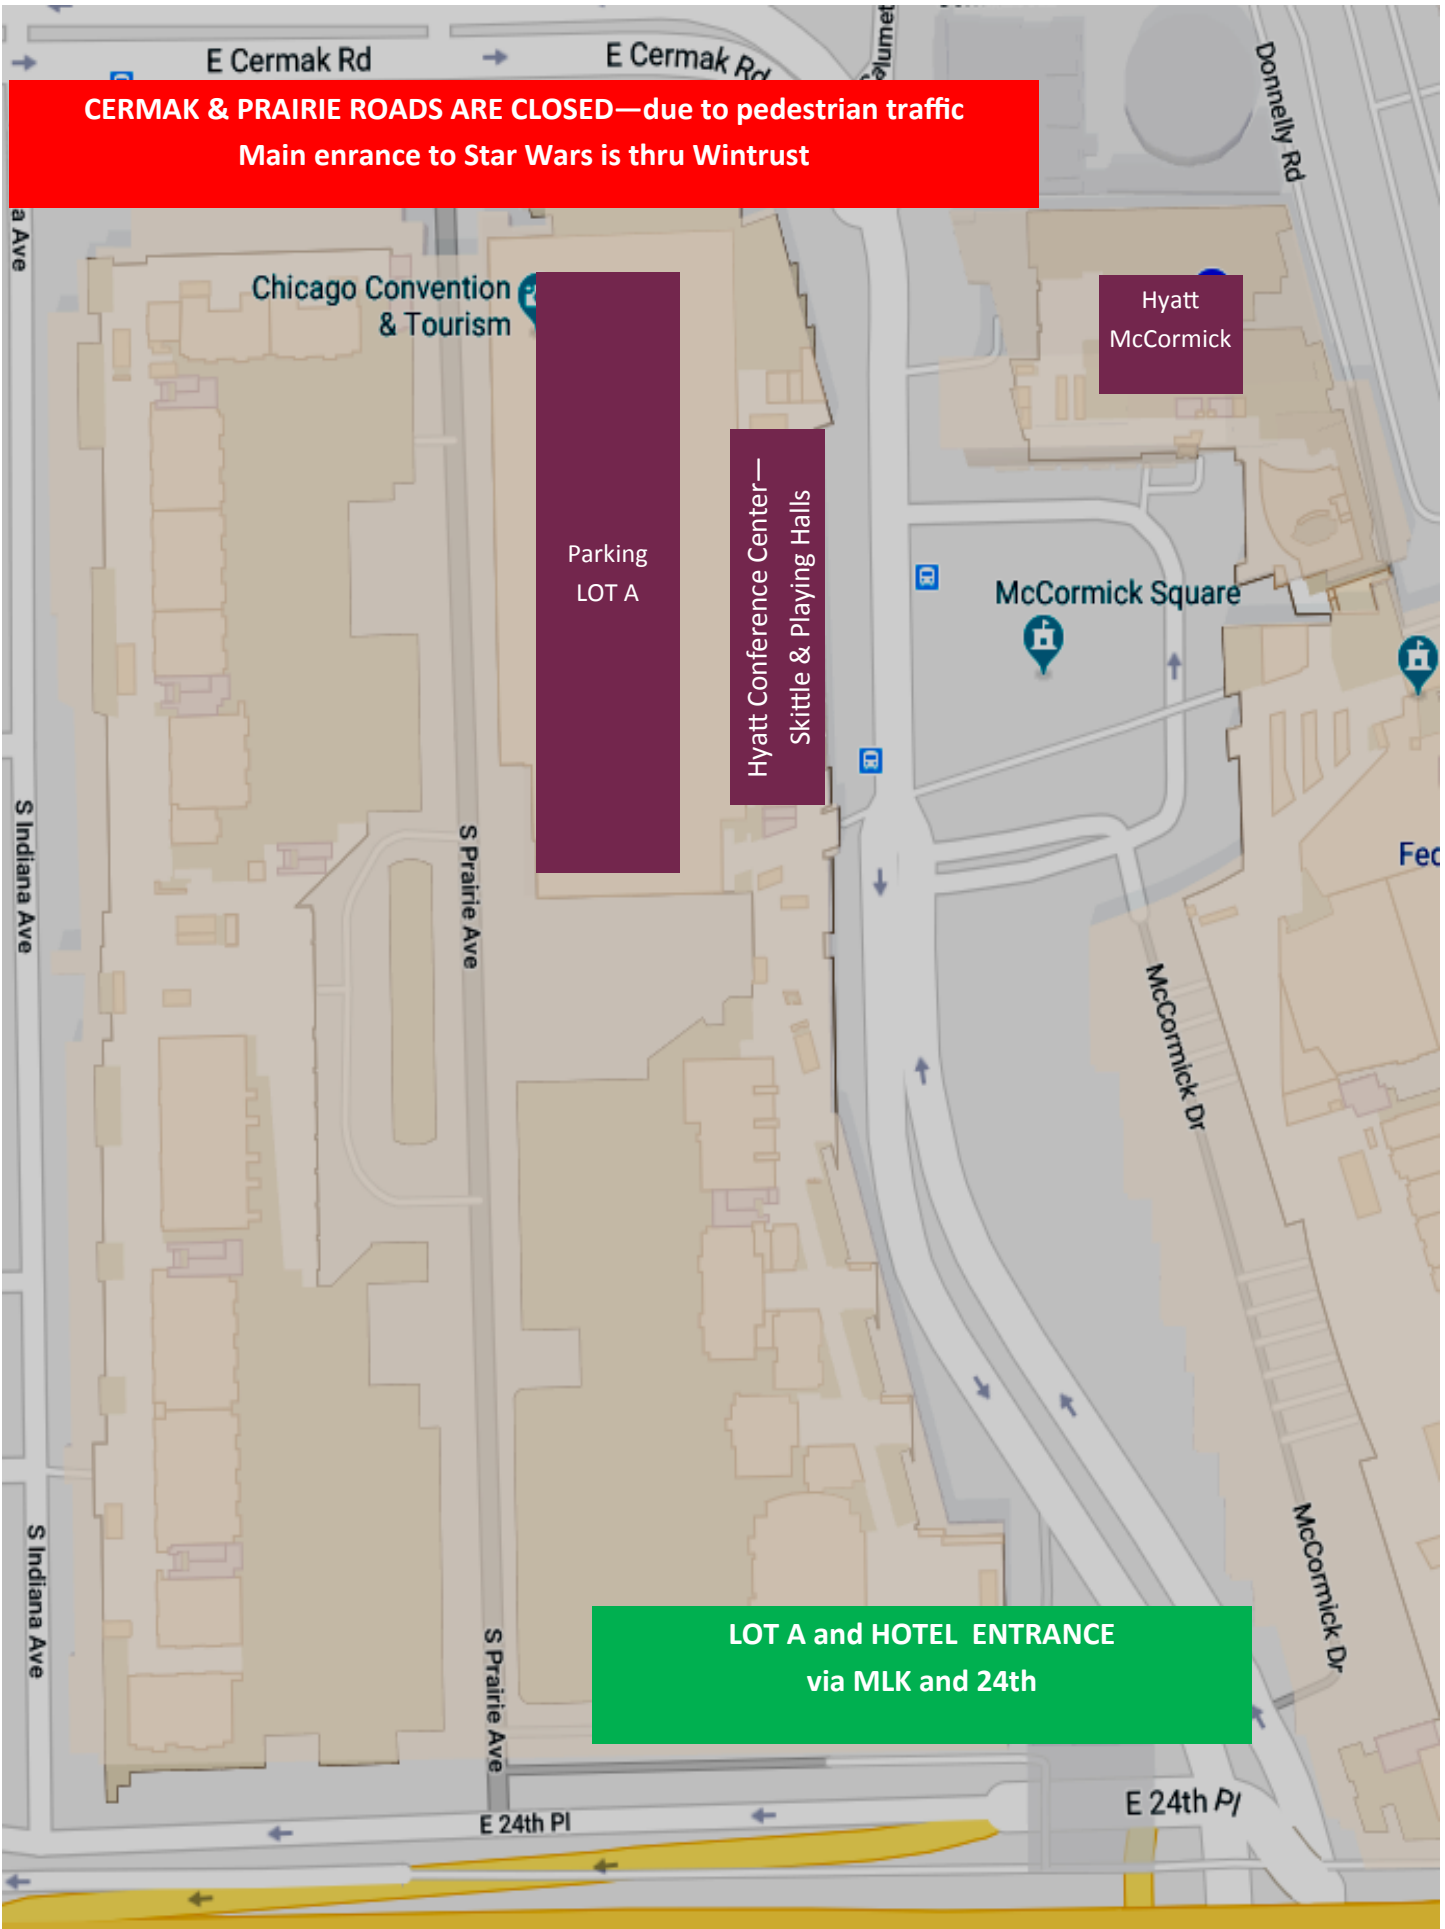

CERMAK & PRAIRIE ROADS ARE CLOSED—due to pedestrian traffic
Main entrance to Star Wars is thru Wintrust

LOT A and HOTEL ENTRANCE
via MLK and 24th

Parking
LOT A

Star Wars security will be at 2nd floor hotel elevators directing Star Wars attendees to main entrance at Wintrust.

Chess guests will need to have lanyards on and/or mention they are here for the Chess Tournament